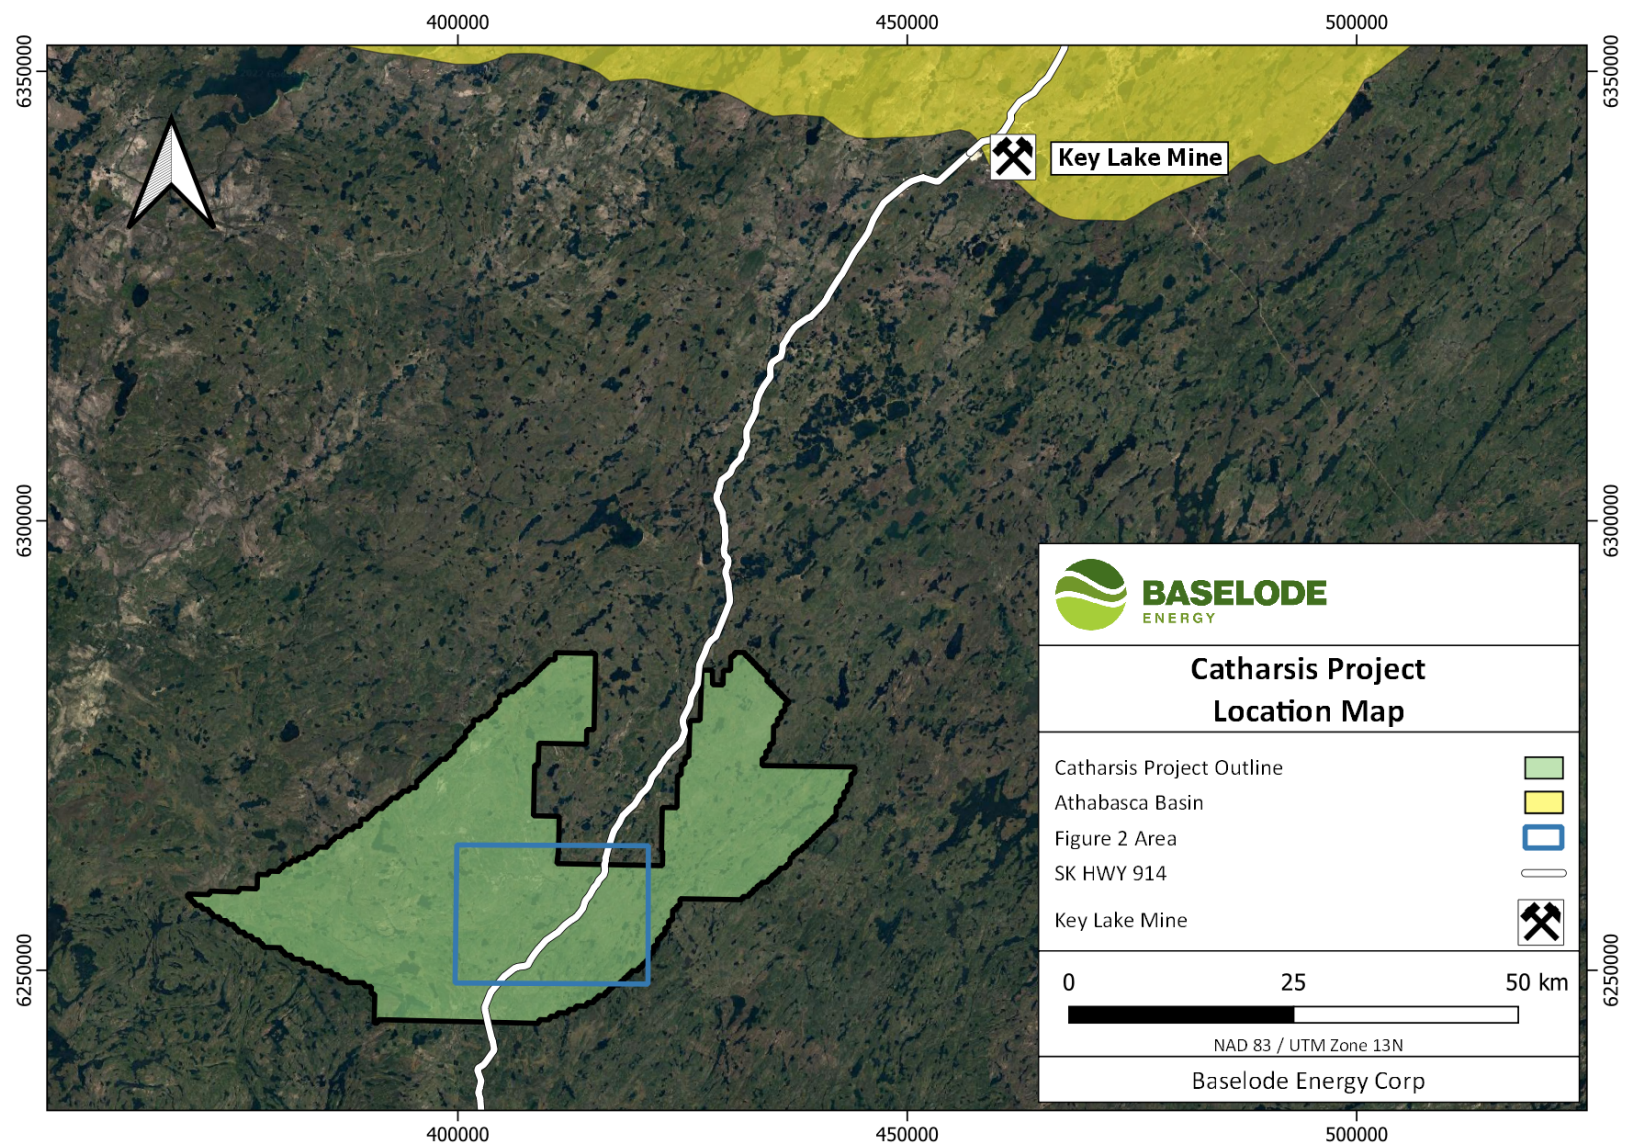

Figure 1 – Catharsis Project location, Athabasca Basin area, northern Saskatchewan

Figure 2 – Catharsis project planned drill target area